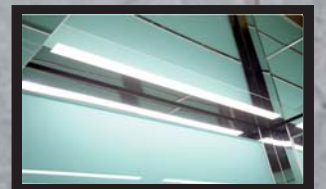

HANDRAIL

BRASS / Ø38 SINGLE BRIGHT PIPE AT 3 SIDES

SKIRTING

STAINLESS STEEL / MIRROR SURFACE

yukselisasansor.com.tr

Granit taban ve süpürgelikler

Skirting and granite floor

Kabin tutamağı
Cabin handrail