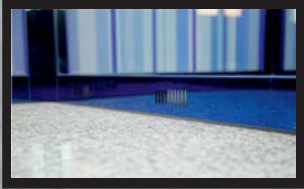

Rina

KABİN DUVARLARI	PASLANMAZ ÇELİK/MIRROR TI-BLUE
GİRİŞ DUVARLARI	PASLANMAZ ÇELİK/MIRROR TI-BLUE
ARKA DUVAR	PASLANMAZ ÇELİK, CAM/ MIRROR TI-BLUE, UV BASKI
TABAN	GRANİT/ROSA BETA
AYDINLATMA	YKS LED
TAVAN	AYNA PASLANMAZ ÇELİK
KÜPEŞTE	PASLANMAZ ÇELİK/Ø38 PARLAK BORU
SÜPÜRGE LİK	PASLANMAZ ÇELİK/MIRROR TI-BLUE

CAR WALLS	STAINLESS STEEL / MIRROR TI-BLUE
ENTRANCE WALLS	STAINLESS STEEL / MIRROR TI-BLUE
REAR WALL	MIRROR STAINLESS STEEL
FLOOR	GRANITE/ROSA BETA
LIGHTING	YKS LED
CEILING	STAINLESS STEEL / MIRROR TI-BLUE
HANDRAIL	STAINLESS STEEL / Ø38 BRIGHT PIPE
SKIRTING	STAINLESS STEEL / MIRROR TI-BLUE

yukselisasansor.com.tr

Kabin süpürgeliği
Cabin skirting