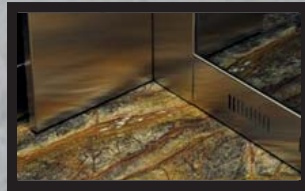

Taban Görünümü