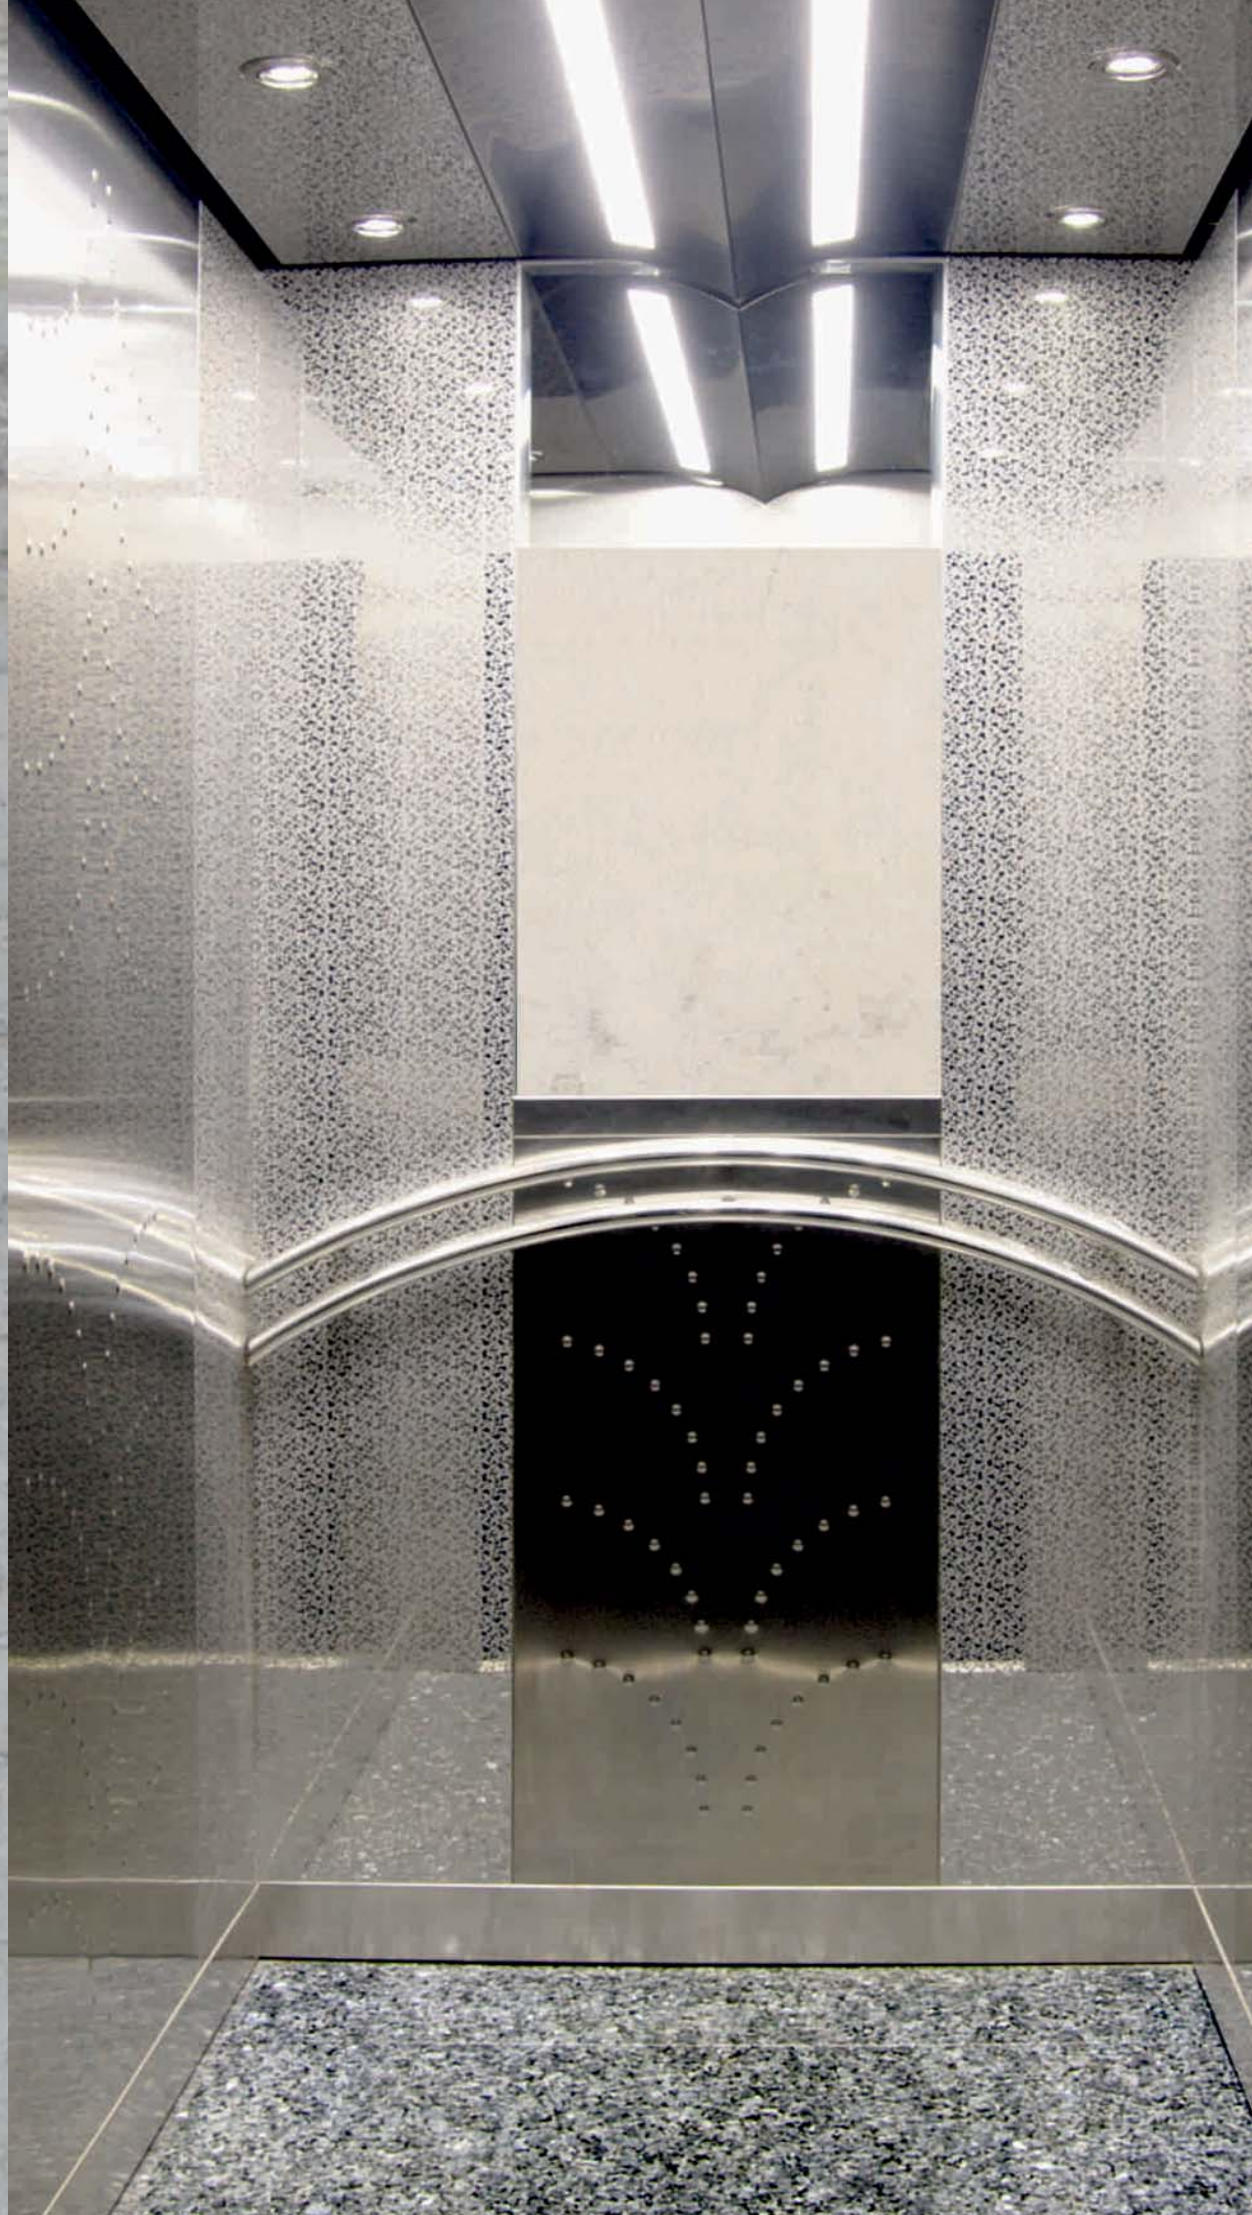

yukselisasensor.com.tr

Armatürde kullanılan led aydınlatma ve led spot

LED Lighting and LED spot on armature

Oval kabin tutamağı

Round cabin handrail

Süpürgelik ve granit yer döşemesi

Skirting and granite floor