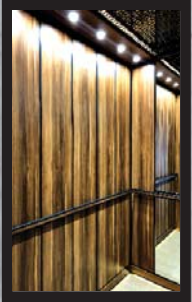

Sudak

KABİN DUVARLARI	NP-12(CEVİZ RENGİ)& OD 19 DECOPLATE
GİRİŞ DUVARLARI	NP-12 (CEVİZ RENGİ) & OD 19 DECOPLATE
ARKA DUVAR	NP-12 (CEVİZ RENGİ) & OD 19 DECOPLATE
TABAN	TUNDRA GREY / ÇİMSTONE
AYDINLATMA	SPOT
TAVAN	NP-12 (CEVİZ RENGİ) & OD 19 DECOPLATE ÖZEL TEL TASARIM
SÜPÜRGELİK	NP-12 (CEVİZ RENGİ) & OD 19 DECOPLATE
OPSİYONEL	SÜPÜRGELİKTE GİZLİ AYDINLATMA
CAR WALLS	NP-12 (WALNUT) & OD 19 DECOPLATE
ENTRANCE WALLS	NP-12 (WALNUT) & OD 19 DECOPLATE
REAR WALL	NP-12 (WALNUT) & OD 19 DECOPLATE
FLOOR	TUNDRA GREY / ÇİMSTONE
LIGHTING	SPOT
CEILING	NP-12 (WALNUT) & OD 19 DECOPLATE SPECIAL WIRE DESIGN
SKIRTING	NP-12 (WALNUT) & OD 19 DECOPLATE
OPTIONAL	HIDDEN LIGHTING ON SKIRTING

yukselisasansor.com.tr

Armatürde kullanılan led spot aydınlatma

LED spot lighting on the armature