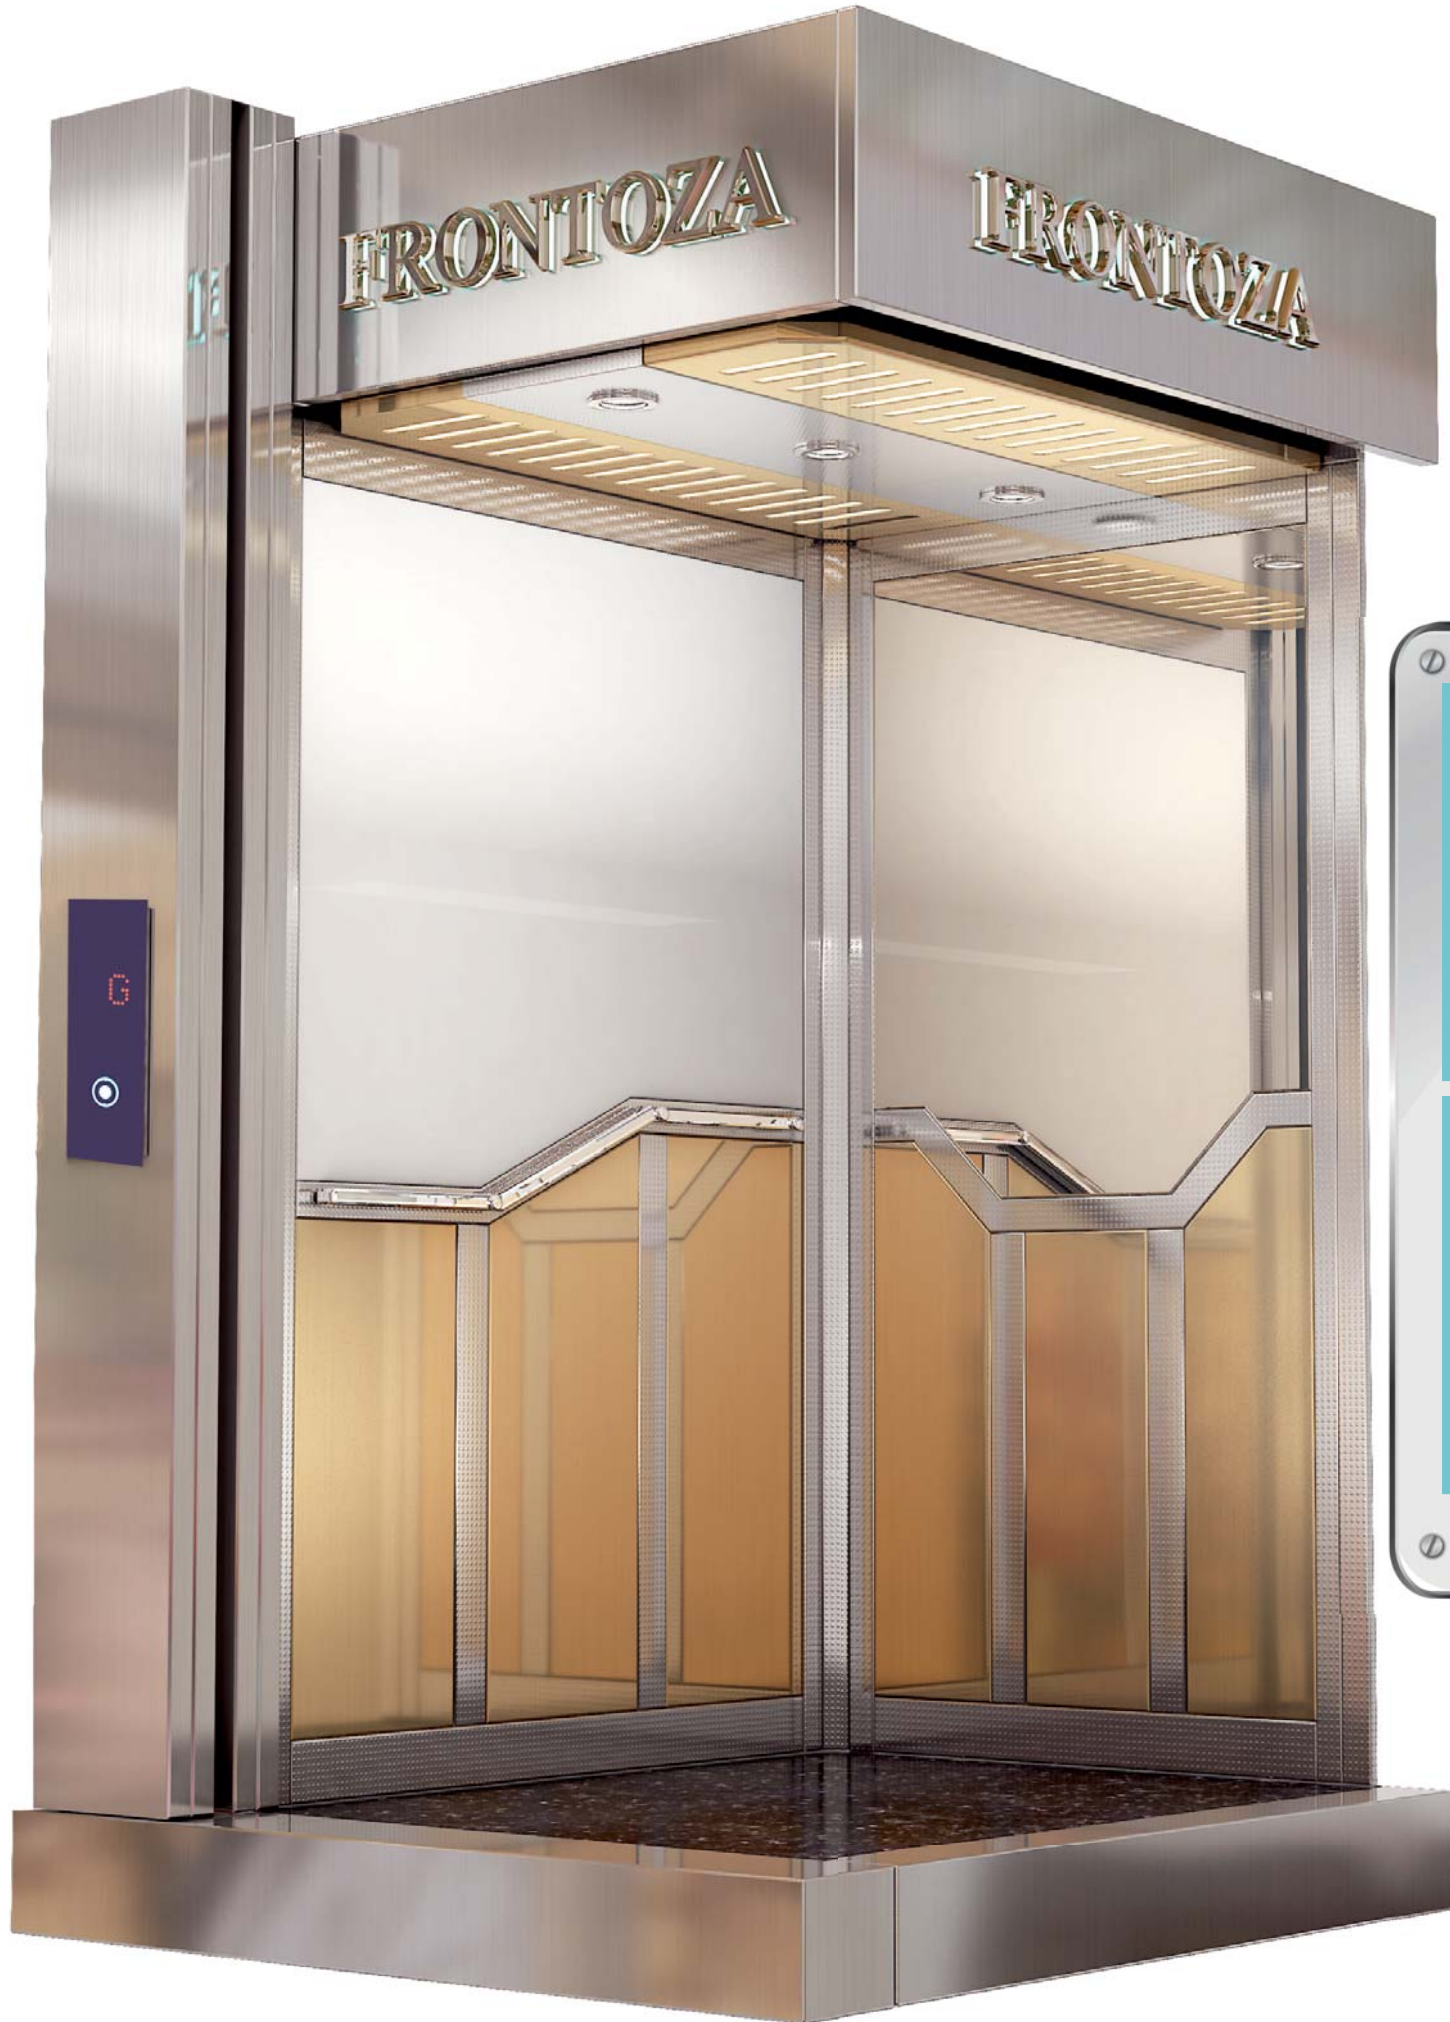

KABİN DUVARLARI	PASLANMAZ ÇELİK/DECOSTEEL + BA25 NOKTA DESEN
GİRİŞ DUVARLARI	PASLANMAZ ÇELİK/BA25 NOKTA DESEN
ARKA DUVAR	PASLANMAZ ÇELİK/DECOSTEEL + BA25 NOKTA DESEN
TABAN	GRANİT/STAR GALAXY
AYDINLATMA	YKS LED + LED SPOT
TAVAN	PASLANMAZ ÇELİK/DECOSTEEL + BA25 NOKTA DESEN C-101
KÜPEŞTE	PASLANMAZ ÇELİK/Ø28 PARLAK ÖZEL FORMLU BORU
SÜPÜRGELİK	PASLANMAZ ÇELİK/BA25 NOKTA DESEN
CAR WALLS	STAINLESS STEEL / DECOSTEEL + BA25 LINEN
ENTRANCE WALLS	STAINLESS STEEL / BA25 LINEN
REAR WALL	STAINLESS STEEL / DECOSTEEL + BA25 LINEN
FLOOR	GRANITE / STAR GALAXY
LIGHTING	YKS LED + LED SPOT
CEILING	STAINLESS STEEL / DECOSTEEL + BA25 LINEN C-101
HANDRAIL	STAINLESS STEEL / Ø28 BRIGHT PIPE SPECIAL TYPE
SKIRTING	STAINLESS STEEL / BA25 LINEN

yukselisasansor.com.tr