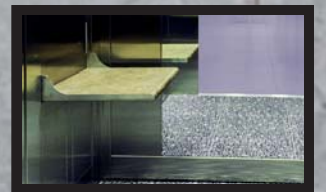

Opsiyonel koltuk
Optional seat