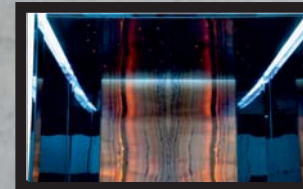

KABİN DUVARLARI

PASLANMAZ ÇELİK,AYNA/MIRROR TI-BLUE, FLOTAL
AYNA

GİRİŞ DUVARI

PASLANMAZ ÇELİK/MIRROR TI-BLUE

ARKA DUVAR

MERMER, PASLANMAZ ÇELİK/ONYX,
MIRROR TI-BLUE

TABAN

ONYX+STAR GALAXY

AYDINLATMA

YKS LED+ FİBER OPTİK SKY TİP

TAVAN

PASLANMAZ ÇELİK/MIRROR TI-BLUE

KÜPEŞTE

PASLANMAZ ÇELİK+MERMER/
MIRROR TI-BLUE+ONYX

SÜPÜRGELİK

PASLANMAZ ÇELİK/MIRROR TI-BLUE

OPSİYONEL

ARKA DUVAR VE TABANDA ONYX
ARKASI LED AYDINLATMA

CAR WALLS

STAINLESS STEEL, MIRROR / MIRROR TI-BLUE,
FLOTAL MIRROR

ENTRANCE WALLS

STAINLESS STEEL / MIRROR TI-BLUE

REAR WALL

MARBLE, STAINLESS STEEL / ONYX, MIRROR TI-BLUE

FLOOR

ONYX+STAR GALAXY

LIGHTING

YKS LED+ FIBER OPTIC SKY TYPE

CEILING

STAINLESS STEEL / MIRROR TI-BLUE

HANDRAIL

STAINLESS STEEL + MARBLE / MIRROR TI-BLUE +
ONYX

SKIRTING

STAINLESS STEEL / MIRROR TI-BLUE

OPTIONAL

LED LIGHT BEIND ONYX AT REAR
WALL AND FLOOR.

yukselesansor.com.tr

Armatürden sağlanan
aydınlatma

Lighting from armature