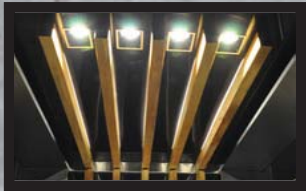

Baracuda

KABİN DUVARLARI	PASLANMAZ ÇELİK, AYNA/SCOTCH BRITE YÜZEY, 4MM FLOTAL AYNA
GİRİŞ DUVARLARI	PASLANMAZ ÇELİK/SCOTCH BRITE YÜZEY
ARKA DUVAR	PVC KAPLI ÇELİK/PASLANMAZ ÇELİK, ÖZEL KESİM DECOPLATE NPO8, SCOTCH BRITE YÜZEY
TABAN	MERMER/RAIN FOREST
AYDINLATMA	LED/GI-KARE LED SPOT
TAVAN	PVC KAPLI ÇELİK, PASLANMAZ ÇELİK, ÖZEL KESİM AHŞAP/HGO8, SCOTCH BRITE YÜZEY
KÜPEŞTE	PROFİL/40X20MM ELEKTROSTATİK TOZ BOYA SİYAH
SÜPÜRGE LİK	PASLANMAZ ÇELİK/SCOTCH BRITE YÜZEY
OPSİYONEL	ARKA DUVAR VE TAVANDA GİZLİ LED AYDINLATMA
CAR WALLS	HAIRLINE STAINLESS STEEL, MIRROR / SCOTCH BRITE SURFACE, 4MM FLOTAL MIRROR
ENTRANCE WALLS	HAIRLINE STAINLESS STEEL / SCOTCH BRITE SURFACE
REAR WALL	STEEL WITH PVC COVER, HAIRLINE STAINLESS STEEL, SPECIAL CUT WOOD / HG08, SCOTCH BRITE SURFACE
FLOOR	MARBLE / RAIN FOREST
LIGHTING	LED/SQUARE LED SPOT
CEILING	STEEL WITH PVC COVER, HAIRLINE STAINLESS STEEL, SPECIAL CUT WOOD / HG08, SCOTCH BRITE SURFACE, DECOPLATE NPO8
HANDRAIL	PROFILE / 40X20MM BLACK POWDER PAINT
SKIRTING	HAIRLINE STAINLESS STEEL / SCOTCH BRITE SURFACE
OPTIONAL	HIDDEN LED LIGHT AT REAR WALL AND CEILING

yukselisasansor.com.tr

Tavan aydınlatma armatürü

Ceiling lighting armature