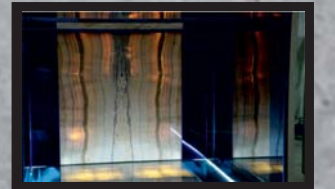

Zemin aydınlatma

Floor lighting