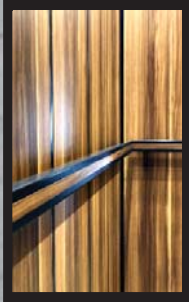

Duvar birleşiminde yer alan köşe

Corner on the wall joint