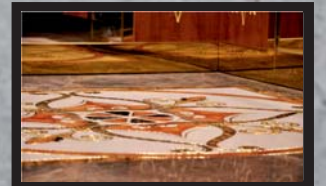

yukselelisanasor.com.tr

Parlak pirinç tutamak
Polished brass handrail

Gizli led ve led spot aydınlatma

Hidden led and led spot lighting

Ortası işlemeli granit zemin

Inlaid granite floor

KABİN DUVARLARI	PASLANMAZ ÇELİK/DECOSTEEL + BA25 NOKTA DESEN
GİRİŞ DUVARLARI	PASLANMAZ ÇELİK/BA25 NOKTA DESEN
ARKA DUVAR	PASLANMAZ ÇELİK/DECOSTEEL + BA25 NOKTA DESEN
TABAN	GRANİT/STAR GALAXY
AYDINLATMA	YKS LED + LED SPOT
TAVAN	PASLANMAZ ÇELİK/DECOSTEEL + BA25 NOKTA DESEN C-101
KÜPEŞTE	PASLANMAZ ÇELİK/Ø28 PARLAK ÖZEL FORMLU BORU
SÜPÜRGELİK	PASLANMAZ ÇELİK/BA25 NOKTA DESEN
CAR WALLS	STAINLESS STEEL / DECOSTEEL + BA25 LINEN
ENTRANCE WALLS	STAINLESS STEEL / BA25 LINEN
REAR WALL	STAINLESS STEEL / DECOSTEEL + BA25 LINEN
FLOOR	GRANITE / STAR GALAXY
LIGHTING	YKS LED + LED SPOT
CEILING	STAINLESS STEEL / DECOSTEEL + BA25 LINEN C-101
HANDRAIL	STAINLESS STEEL / Ø28 BRIGHT PIPE SPECIAL TYPE
SKIRTING	STAINLESS STEEL / BA25 LINEN