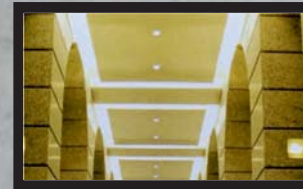

KABİN DUVARLARI

PASLANMAZ ÇELİK/SCOTCH BRITE YÜZEY

GİRİŞ DUVARLARI

PASLANMAZ ÇELİK/SCOTCH BRITE YÜZEY

ARKA DUVAR

AĞSAĞ/AS 302 KAPLAMA

TABAN

GRANİT/ROSAWELL

AYDINLATMA

YKS LED

TAVAN

PASLANMAZ ÇELİK/
SCOTCH BRITE YÜZEY C-118

KÜPEŞTE

PASLANMAZ /Ø38 PARLAK BORU

SÜPÜRĞELİK

PASLANMAZ ÇELİK/SCOTCH BRITE YÜZEY

CAR WALLS

STAINLESS STEEL / SCOTCH BRITE SURFACE

ENTRANCE WALLS

STAINLESS STEEL / SCOTCH BRITE SURFACE

REAR WALL

WOODEN / AS 302 COVER

FLOOR

GRANITE / ROSAWELL

LIGHTING

YKS LED

CEILING

STAINLESS STEEL / SCOTCH BRITE SURFACE C-118

HANDRAIL

STAINLESS STEEL / Ø38 BRIGHT PIPE

SKIRTING

STAINLESS STEEL / SCOTCH BRITE SURFACE

yukselesasansor.com.tr

Armatürde kullanılan led aydınlatma

LED lighting on armature