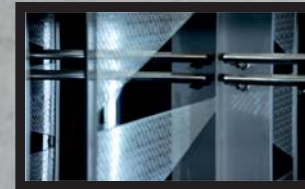

Camgöz

KABİN DUVARLARI	PASLANMAZ ÇELİK, CAM/MIRROR CX-51
GİRİŞ DUVARLARI	PASLANMAZ ÇELİK/SCOTCH BRITE YÜZEY
ARKA DUVAR	PASLANMAZ ÇELİK/SCOTCH BRITE YÜZEY
TABAN	GRANİT, PASLANMAZ ÇELİK/STAR GALAXY, SCOTCH BRITE YÜZEY
AYDINLATMA	YKS LED + GI-LED SPOT
TAVAN	PASLANMAZ ÇELİK/SCOTCH BRITE YÜZEY
KÜPEŞTE	PASLANMAZ ÇELİK/Ø38 PARLAK BORU 2'Lİ
SÜPÜRGELİK	PASLANMAZ ÇELİK/SCOTCH BRITE YÜZEY

CAR WALLS	STAINLESS STEEL, GLASS / MIRROR CX-51
ENTRANCE WALLS	STAINLESS STEEL / SCOTCH BRITE SURFACE
REAR WALL	STAINLESS STEEL / SCOTCH BRITE SURFACE
FLOOR	GRANITE, STAINLESS STEEL / STAR GALAXY, SCOTCH BRITE SURFACE
LIGHTING	YKS LED + GI-LED SPOT
CEILING	STAINLESS STEEL / SCOTCH BRITE SURFACE
HANDRAIL	STAINLESS STEEL / Ø38 BRIGHT PIPE DOUBLE
SKIRTING	STAINLESS STEEL / SCOTCH BRITE SURFACE

yukselisasansor.com.tr

Çift sıra kabin tutamağı
Double handrail