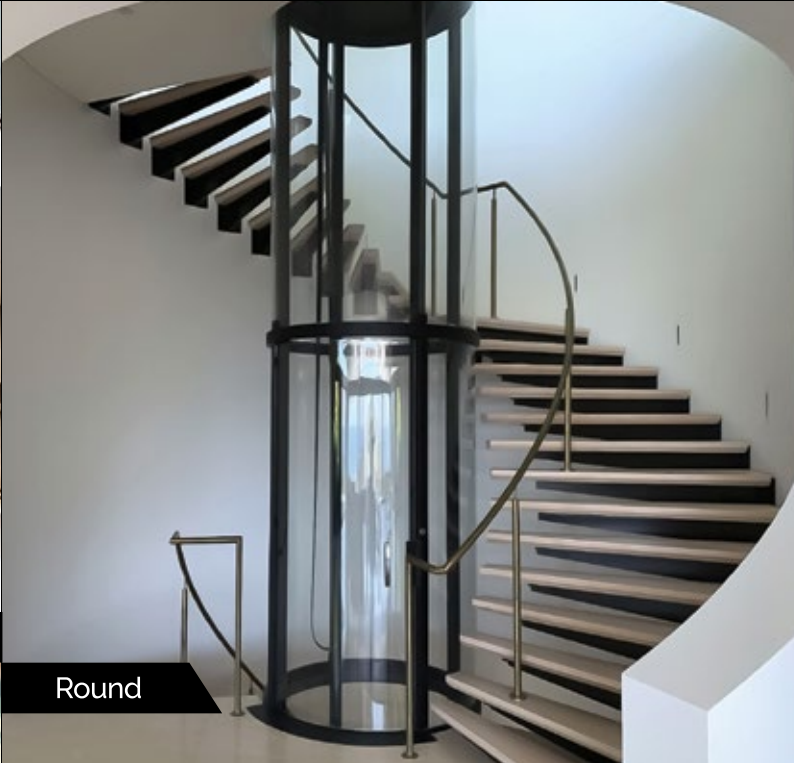

# Panoramic Vuelifts

Experience Seamless Luxurious Movement

- Available in Panoramic Glass or Acrylic
- Available in a Round or Octagonal Profile
- Configurations to Suit Virtually any Architecture
- Custom Colors also Available